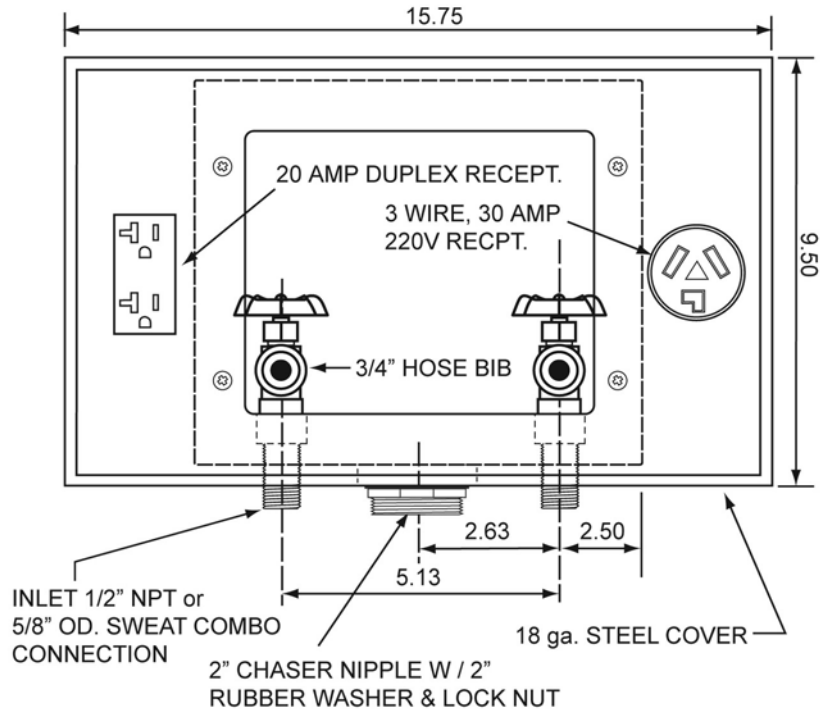

BED200 Galvanized Center Drain

SPECIFICATIONS

Furnish and install recessed Guy Gray washing machine outlet box with 110v and 220v electrical outlet. Washing Machine outlet box shall be furnished with 1/2" MIP/Sweat Valve and a 2" threaded drain fitting and locknut. Unit shall be Guy Gray product code 82034 as manufactured by IPS Corporation in Collierville, TN.

PROD. CODE
82034

MODEL#	DESCRIPTION
BED200	Galvanized Center Drain Outlet Box w/ 1/2" MIP/Sweat Vlv-2" Threaded Drain-3 Wire Receptacle

Think Outside the Box with the IPS Family of Professional Brands

www.ipscorp.com watertite@ipscorp.com