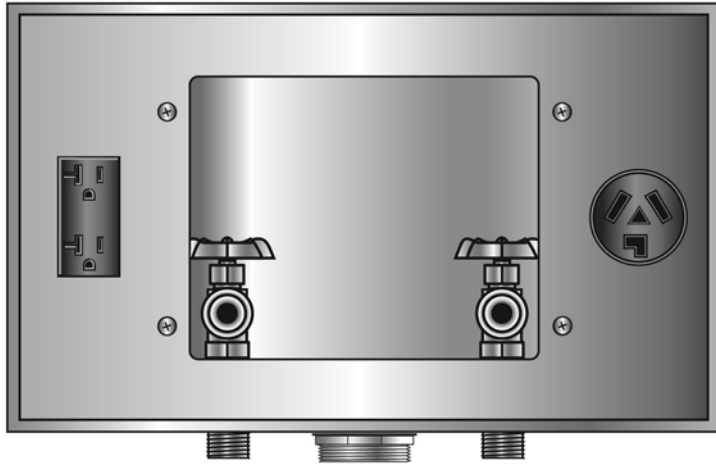

BED200 Galvanized Center Drain

SPECIFICATIONS

Furnish and install recessed Guy Gray washing machine outlet box with 110v and 220v electrical outlet. Washing Machine outlet box shall be furnished with 1/2" MIP/Sweat Valve and a 2" threaded drain fitting and locknut. Unit shall be Guy Gray product code 82034 as manufactured by IPS Corporation in Collierville, TN.

PROD. CODE
82034

MODEL#	DESCRIPTION
BED200	Galvanized Center Drain Outlet Box w/ 1/2" MIP/Sweat Vlv-2" Threaded Drain-3 Wire Receptacle

Think Outside the Box with the IPS Family of Professional Brands

www.ipscorp.com watertite@ipscorp.com