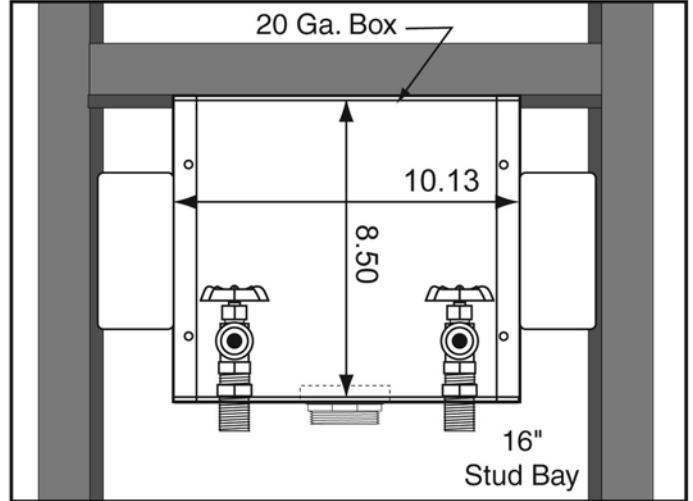

BED200 Galvanized Center Drain

SPECIFICATIONS

Furnish and install recessed Guy Gray washing machine outlet box with 110v and 220v electrical outlet. Washing Machine outlet box shall be furnished with 1/2" MIP/Sweat Valve and a 2" threaded drain fitting and locknut. Unit shall be Guy Gray product code 82034 as manufactured by IPS Corporation in Collierville, TN.

PROD. CODE
82034

MODEL#	DESCRIPTION
BED200	Galvanized Center Drain Outlet Box w/ 1/2" MIP/Sweat Vlv-2" Threaded Drain-3 Wire Receptacle

Think Outside the Box with the IPS Family of Professional Brands

www.ipscorp.com watertite@ipscorp.com