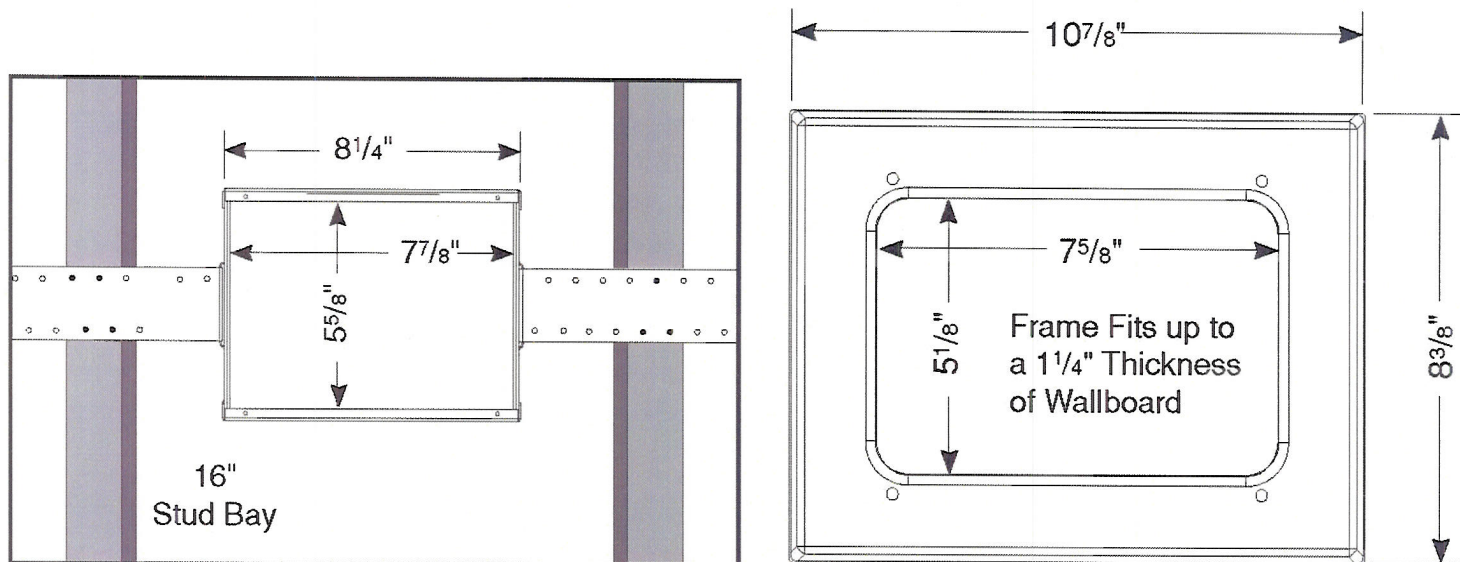

**WATER•TITE** STAINLESS STEEL DRAIN OUTLET BOX

**SPECIFICATION**

Furnish and install recessed stainless steel drain outlet box with 2" center drain outlet. Unit shall be WATER•TITE product code checked below as manufactured by IPS Corporation in Collierville, TN.

PROD. CODE	DESCRIPTION
82174	Stainless Steel Drain Outlet Box with 2" Drain Opening

www.ipscorp.com ipscorp@aol.com  
 202 Industrial Park Ln, P.O. Box 220 Collierville, TN 38027, USA = TEL: 901-853-5001 = WATS: 800-888-8312 = FAX: 901-853-5008  
 455 West Victoria, Compton, CA 90220, USA = TEL: 310-898-3300 = WATS: 800-421-2677 = FAX: 310-898-3390