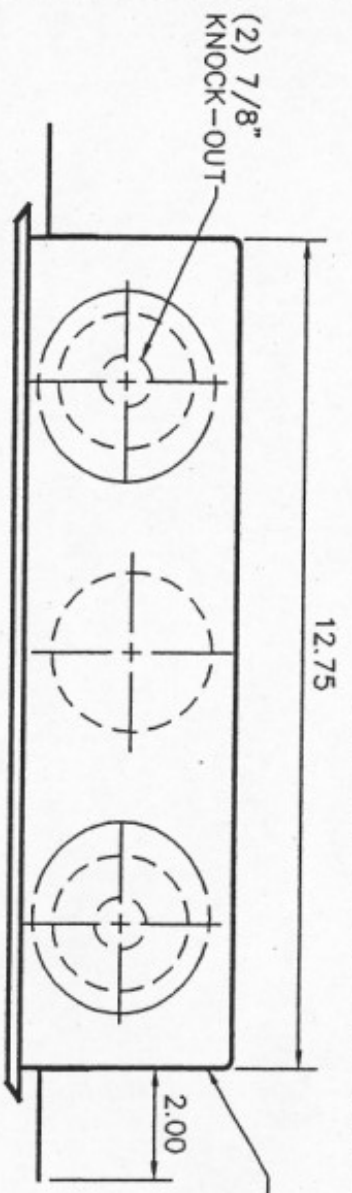

GUY GRAY MFG. CO. INC.  
 MODEL NO. T200TPVC

20 ga. PAINTED STEEL BOX

NOTE:  
 FITTINGS NOT SHOWN  
 FOR CLARITY  
 THIS VIEW

INLET 1/2" NPT or  
 5/8" OD. SWEAT  
 COMBO CONNECTION

2" PVC DRAIN W/  
 2" RUBBER WASHER

20 ga. PAINTED STEEL COVER