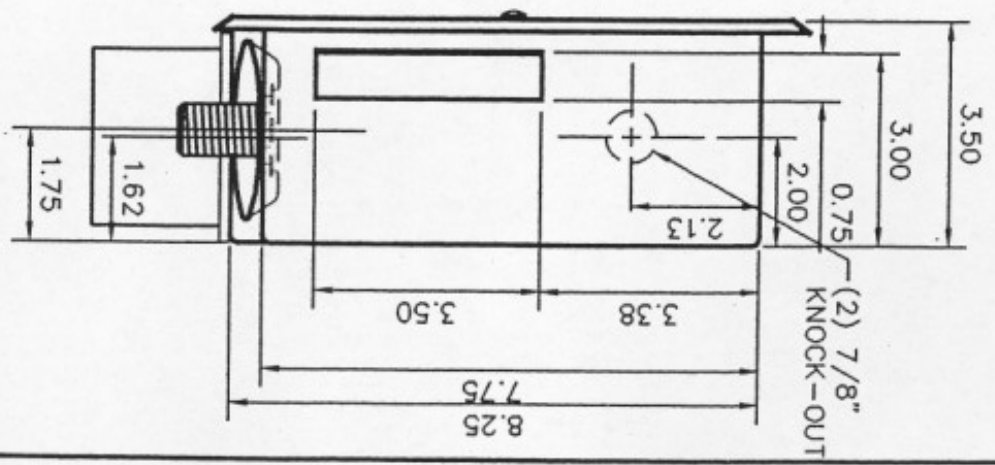

GUY GRAY MFG. CO. INC.  
 MODEL NO. T200TPVC

20 ga. PAINTED STEEL BOX

NOTE:  
 FITTINGS NOT SHOWN  
 FOR CLARITY  
 THIS VIEW

INLET 1/2" NPT or  
 5/8" OD. SWEAT  
 COMBO CONNECTION

2" PVC DRAIN W/  
 2" RUBBER WASHER

20 ga. PAINTED STEEL COVER