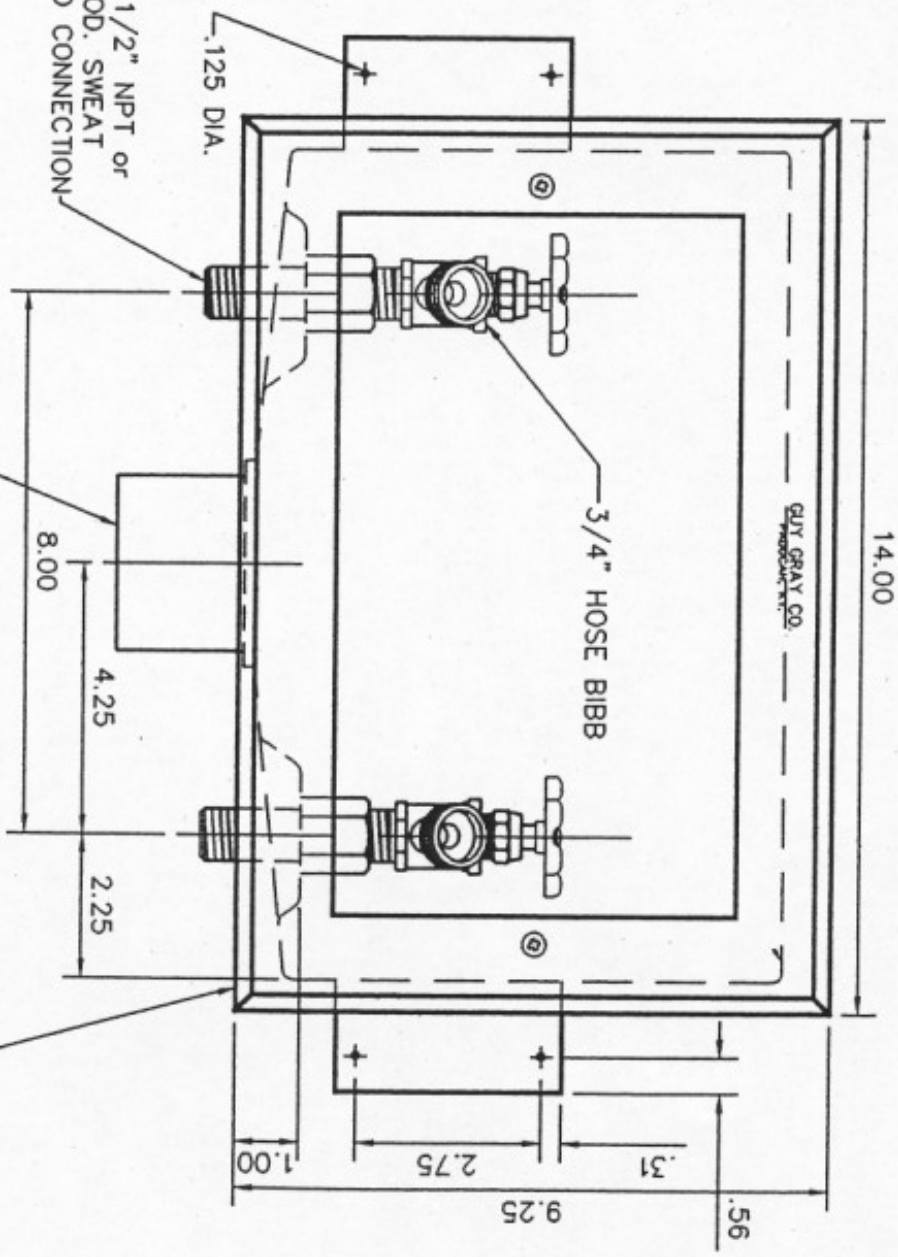

GUY GRAY MFG. CO. INC.  
 MODEL NO. T200TPVC

20 ga. PAINTED STEEL BOX

NOTE:  
 FITTINGS NOT SHOWN  
 FOR CLARITY  
 THIS VIEW

INLET 1/2" NPT or  
 5/8" OD. SWEAT  
 COMBO CONNECTION

2" PVC DRAIN W/  
 2" RUBBER WASHER

20 ga. PAINTED STEEL COVER