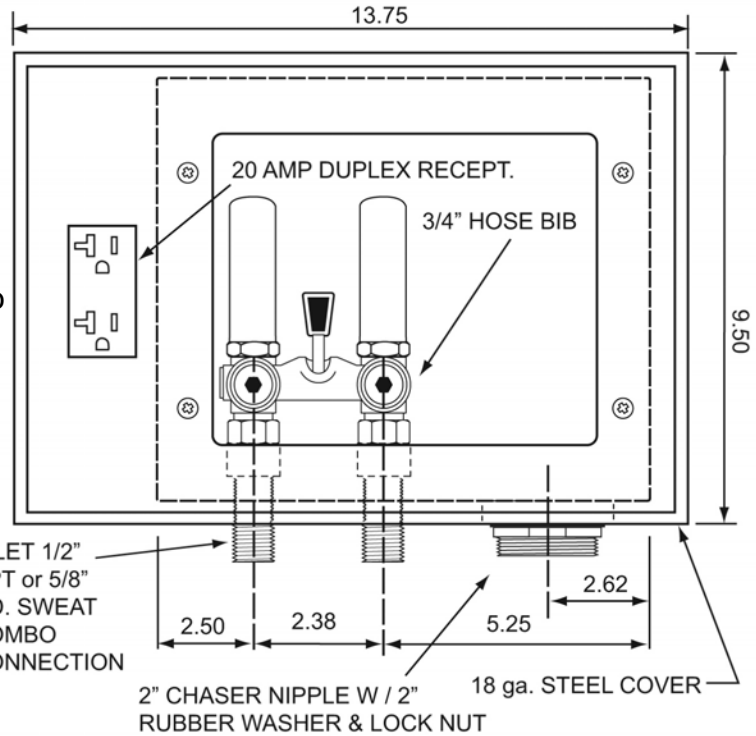

SPECIFICATION SUBMITTAL SHEET

Galvanized Washing Machine Outlet Box

**SPECIFICATIONS**

Furnish and install recessed Guy Gray washing machine outlet box with 110v electrical outlet. Washing Machine outlet box shall be furnished with single lever valve. Hammer Arrester is ASSE Certified to ANSI/ASSE 1010-2004 Standard. Unit shall be Guy Gray product code 82047 as manufactured by IPS Corporation in Collierville, TN

PROD. CODE
82047

MODEL#	DESCRIPTION
WBE200HA	1/2" MIP/Sweat Valve with Arresters - 2" Threaded Drain - 3 Wire Receptacle

www.ipscorp.com watertite@ipscorp.com

500 Distribution Parkway, Collierville, TN 38017, USA ■ TEL: 901-853-5001 ■ WATS: 800-888-8312 ■ FAX: 901-853-5008