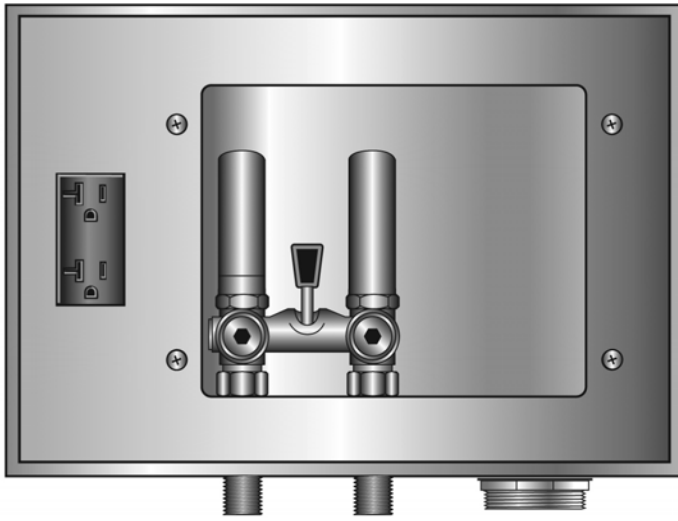

SPECIFICATION SUBMITTAL SHEET

Galvanized Washing Machine Outlet Box

**SPECIFICATIONS**

Furnish and install recessed Guy Gray washing machine outlet box with 110v electrical outlet. Washing Machine outlet box shall be furnished with single lever valve. Hammer Arrester is ASSE Certified to ANSI/ASSE 1010-2004 Standard. Unit shall be Guy Gray product code 82047 as manufactured by IPS Corporation in Collierville, TN

PROD. CODE
82047

MODEL#	DESCRIPTION
WBE200HA	1/2" MIP/Sweat Valve with Arresters - 2" Threaded Drain - 3 Wire Receptacle

www.ipscorp.com watertite@ipscorp.com

500 Distribution Parkway, Collierville, TN 38017, USA ■ TEL: 901-853-5001 ■ WATS: 800-888-8312 ■ FAX: 901-853-5008