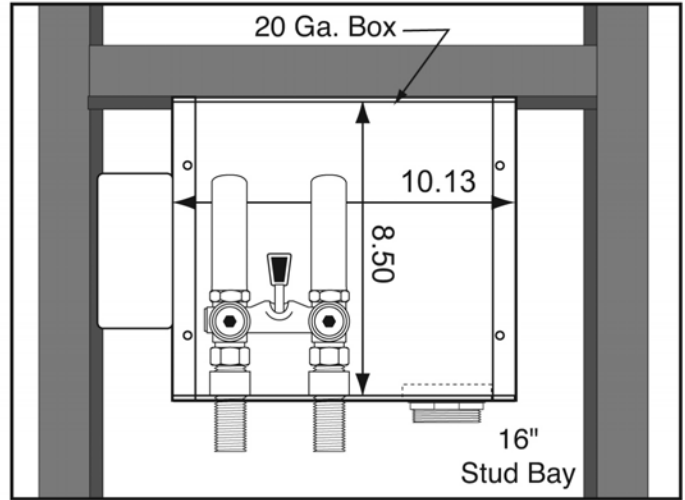

SPECIFICATION SUBMITTAL SHEET

Galvanized Washing Machine Outlet Box

**SPECIFICATIONS**

Furnish and install recessed Guy Gray washing machine outlet box with 110v electrical outlet. Washing Machine outlet box shall be furnished with single lever valve. Hammer Arrester is ASSE Certified to ANSI/ASSE 1010-2004 Standard. Unit shall be Guy Gray product code 82047 as manufactured by IPS Corporation in Collierville, TN

PROD. CODE
82047

MODEL#	DESCRIPTION
WBE200HA	1/2" MIP/Sweat Valve with Arresters - 2" Threaded Drain - 3 Wire Receptacle

www.ipscorp.com watertite@ipscorp.com

500 Distribution Parkway, Collierville, TN 38017, USA ■ TEL: 901-853-5001 ■ WATS: 800-888-8312 ■ FAX: 901-853-5008