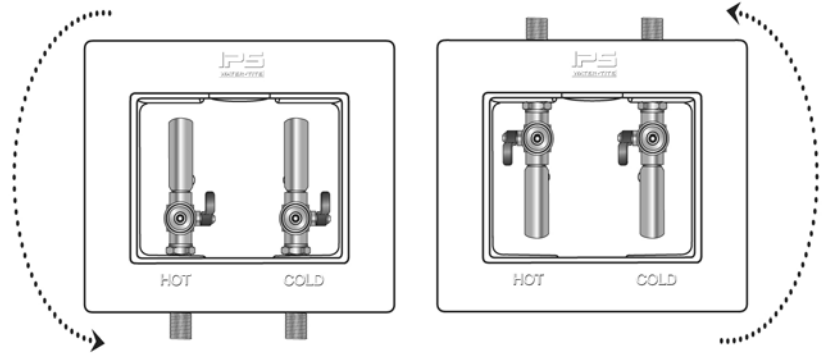

SPECIFICATION SUBMITTAL SHEET

Center Drain Econo Box

SPECIFICATIONS

Furnish and install recessed Center Drain Econo Box. Unit may come with or without ASSE Certified to ANSI/ASSE 1010-2004 Standard Hammer Arresters. Box may be inverted for top mount valve/center drain connection. Unit shall be Water-Tite product code checked below with appropriate 1/4 turn or single lever brass valve connection as manufactured by IPS Corporation in Collierville, TN.

PRODUCT #	MODEL #	DESCRIPTION
82064	W4700	Brass 1/4 Turn Valves - 1/2" Sweat Conx.

www.ipscorp.com watertite@ipscorp.com

500 Distribution Parkway, Collierville, TN 38017, USA ■ TEL: 901-853-5001 ■ WATS: 800-888-8312 ■ FAX: 901-853-5008