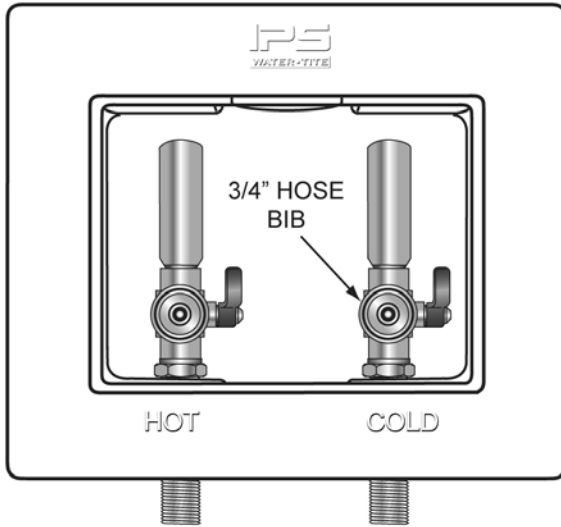

SPECIFICATION SUBMITTAL SHEET

Center Drain Econo Box

SPECIFICATIONS

Furnish and install recessed Center Drain Econo Box. Unit may come with or without ASSE Certified to ANSI/ASSE 1010-2004 Standard Hammer Arresters. Box may be inverted for top mount valve/center drain connection. Unit shall be Water-Tite product code checked below with appropriate 1/4 turn or single lever brass valve connection as manufactured by IPS Corporation in Collierville, TN.

PRODUCT #	MODEL #	DESCRIPTION
82064	W4700	Brass 1/4 Turn Valves - 1/2" Sweat Conx.

www.ipscorp.com watertite@ipscorp.com

500 Distribution Parkway, Collierville, TN 38017, USA ■ TEL: 901-853-5001 ■ WATS: 800-888-8312 ■ FAX: 901-853-5008