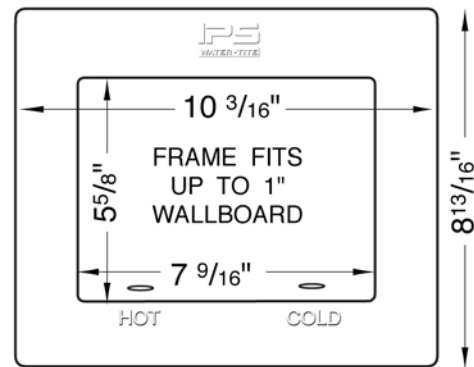

SPECIFICATION SUBMITTAL SHEET

Center Drain Econo Box

SPECIFICATIONS

Furnish and install recessed Center Drain Econo Box. Unit may come with or without ASSE Certified to ANSI/ASSE 1010-2004 Standard Hammer Arresters. Box may be inverted for top mount valve/center drain connection. Unit shall be Water-Tite product code checked below with appropriate 1/4 turn or single lever brass valve connection as manufactured by IPS Corporation in Collierville, TN.