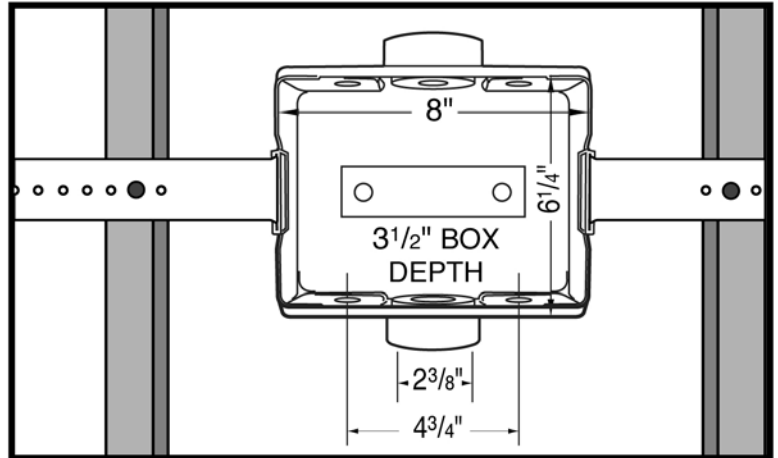

SPECIFICATION SUBMITTAL SHEET

Center Drain Econo Box

SPECIFICATIONS

Furnish and install recessed Center Drain Econo Box. Unit may come with or without ASSE Certified to ANSI/ASSE 1010-2004 Standard Hammer Arresters. Box may be inverted for top mount valve/center drain connection. Unit shall be Water-Tite product code checked below with appropriate 1/4 turn or single lever brass valve connection as manufactured by IPS Corporation in Collierville, TN.

PRODUCT #	MODEL #	DESCRIPTION
82064	W4700	Brass 1/4 Turn Valves - 1/2" Sweat Conx.

www.ipscorp.com watertite@ipscorp.com

500 Distribution Parkway, Collierville, TN 38017, USA ■ TEL: 901-853-5001 ■ WATS: 800-888-8312 ■ FAX: 901-853-5008